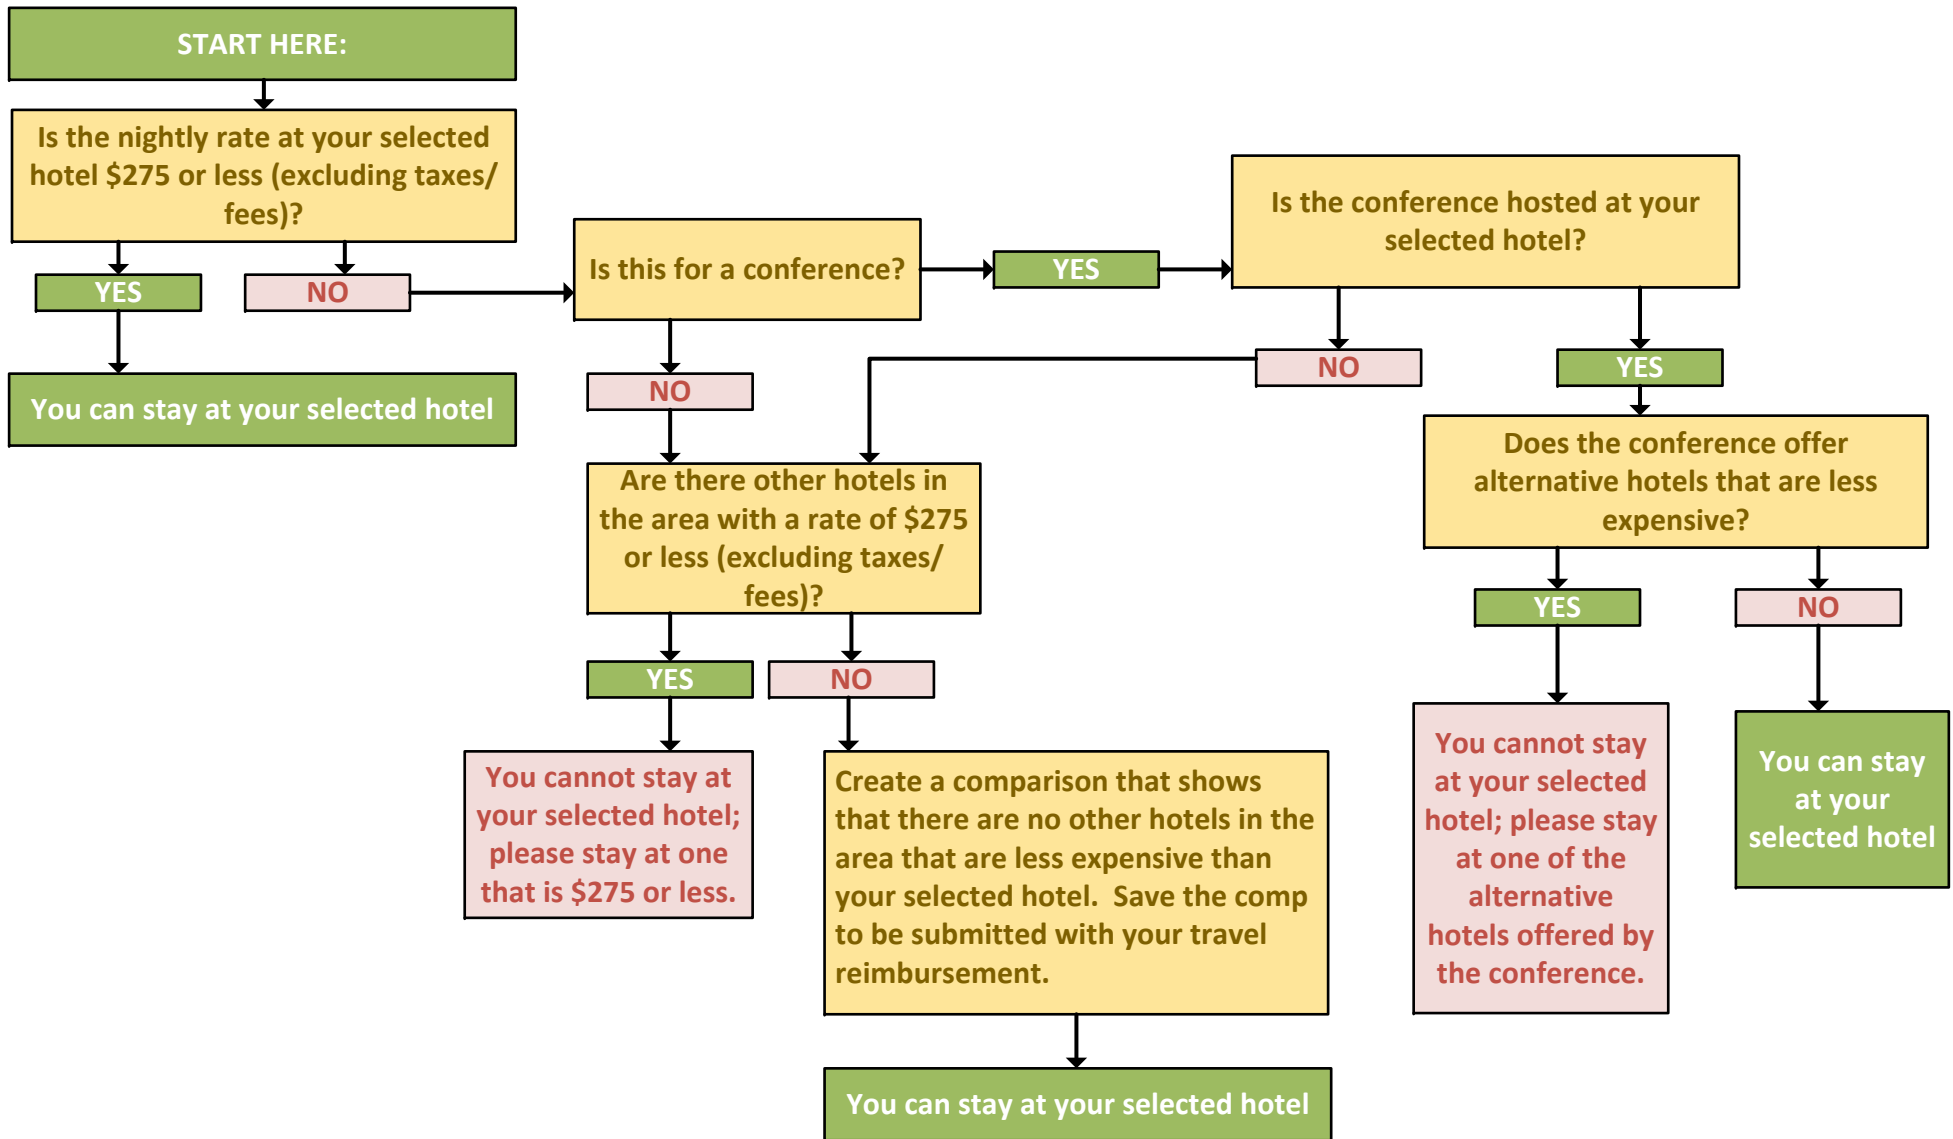

Can I stay at this hotel? (Domestic only)

\*If traveler is staying multiple nights, the average nightly rate must be \$275 or less, excluding taxes/fees.

\*Remember that hotel rate comparisons must be obtained at the time of booking and submitted with your travel reimbursement.